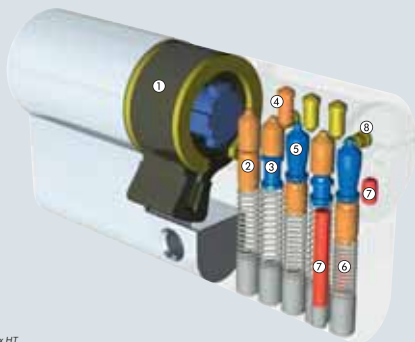

- ④ Vertical tooth profile
- ⑤ Boreholes for vertical profile control pins
- ⑥ Horizontal base profile

- ① Locking cam
- ② Pin tumblers in wear-resistant brass
- ③ FB housing pin in hardened steel
- ④ Vertical profile control pins (up to 6 pieces)

- ⑤ AF core pin in hardened steel
- ⑥ Springs made of special bronze
- ⑦ Hardened steel pins as protection against drilling
- ⑧ Horizontal profile control pins (up to 6 pieces)

Fig.: DOM ix HT

Simple to use – difficult to outsmart

DOM ix HT is an innovative reversible key system with a multi-stage security concept, which provides an extremely high protective function through the interaction of many technical details.

The pocket-friendly nickel silver key fits perfectly into the horizontal key channel of the cylinder core, where sprung pin tumblers – 5 active latching elements – are monitored by boreholes in the key. A special high-low milling (HT) in the horizontal base profile provides additional security in monitoring the profile and is extremely difficult to copy.